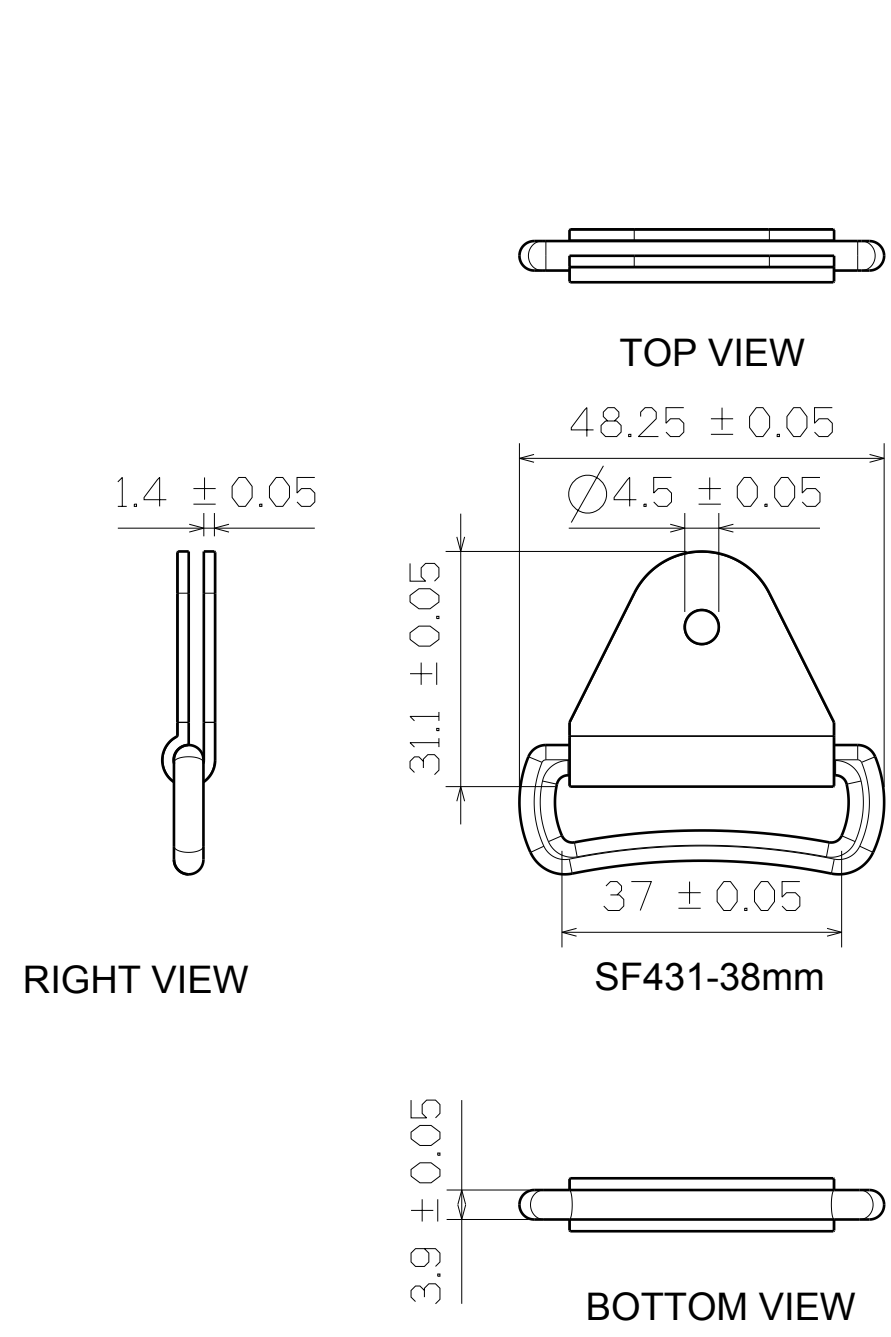

1

H G B A

This drawing is our property. It can't be reproduced or communicated without our written agreement.					
DRAWN BY DANIEL CHEN		DATE 2006/4/2		DRAWING TITLE CHAFE TAB	
CHECKED BY JIMMY CHEN		DATE 2006/4/5		SIZE A3	REV X
DESIGNED BY RD		DATE 2006/4		SCALE 1:1	MATERIAL PE/POM
				SHEET 1/1	