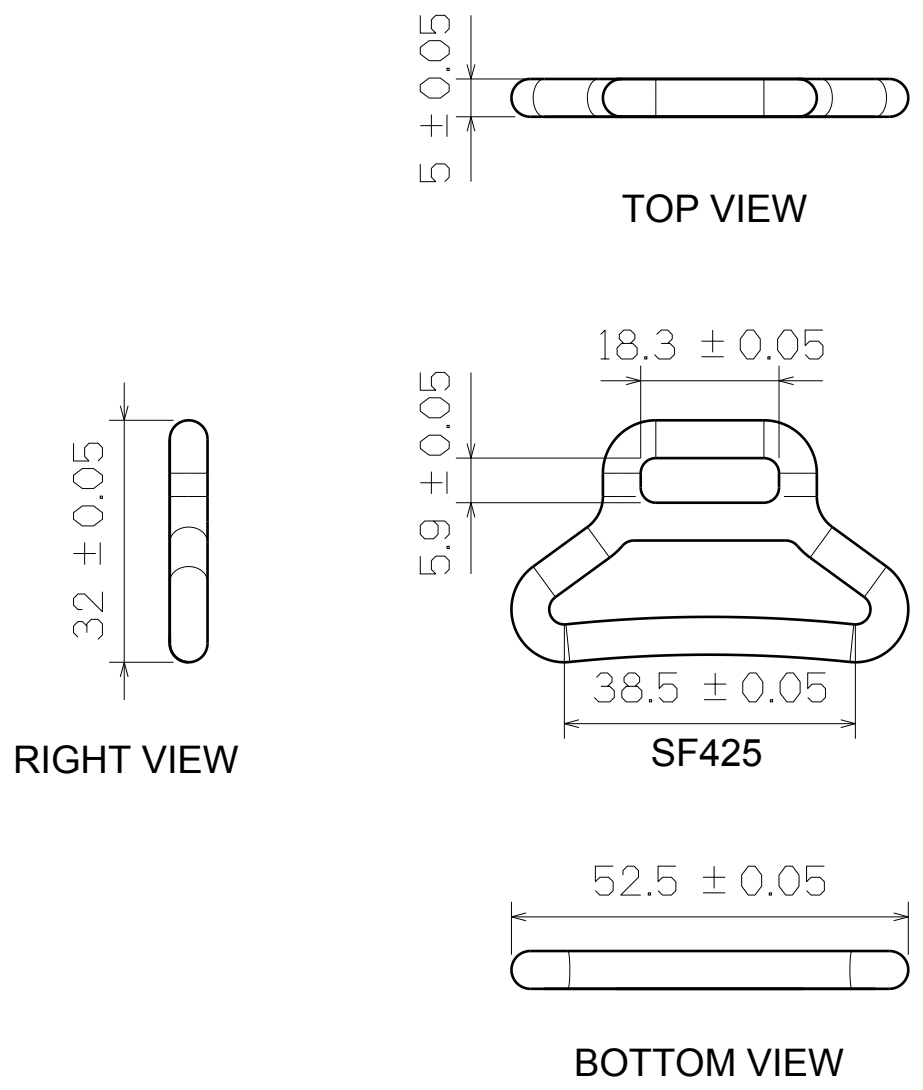

1

3D VIEW

This drawing is our property. It can't be reproduced or communicated without our written agreement.					
DRAWN BY DANIEL CHEN		DATE 2000/2/5		DRAWING TITLE LOOP	
CHECKED BY JIMMY CHEN		DATE 2000/2/10		SIZE A3	REV X
DESIGNED BY RD		DATE 2000/2		SCALE 1:1	MATERIAL POM
				SHEET 1/1	