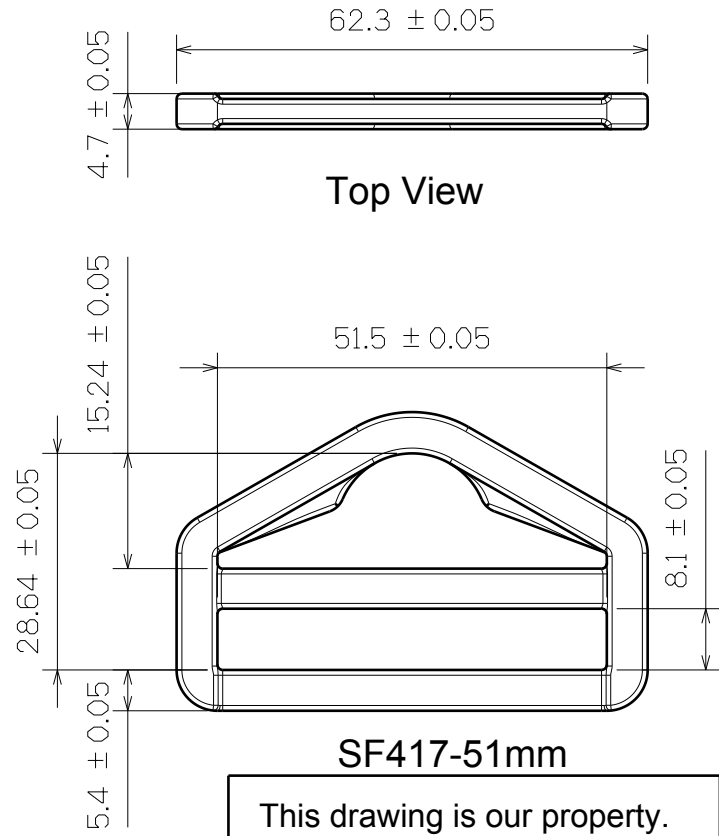

2

2

1

1

Right View

Top View

SF417-51mm

3D View

This drawing is our property. It can't be reproduced or communicated without our written agreement.		 SHIN FANG PLASTIC INDUSTRIAL CO., LTD.		
DRAWN BY		DRAWING TITLE		
BRIAN CHEN		SIX ANGLE RING		
DATE		SIZE	DRAWING NUMBER	REV
2000/8/5		A4	SF417-51MM	X
CHECKED BY		SCALE	MATERIAL	SHEET
JIMMY CHEN		1:1	POM	1/1
DATE				
2000/8/7				
DESIGNED BY				
RD				
DATE				
2000/8				