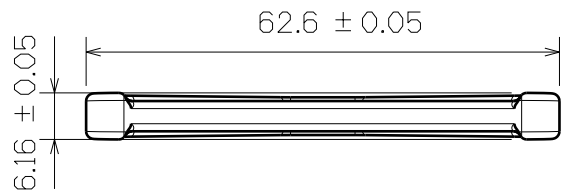

D

C

B

A

Top View

3D View

SF416-51mm

Right View

This drawing is our property.  
It can't be reproduced  
or communicated without  
our written agreement.

DRAWING TITLE				
<b>SIX ANGLE RING</b>				
DRAWN BY	DATE	SIZE	DRAWING NUMBER	REV
<b>BRIAN CHEN</b>	2000/8/5	<b>A4</b>	<b>SF416-51MM</b>	<b>X</b>
CHECKED BY	DATE	SCALE	MATERIAL	SHEET
<b>JIMMY CHEN</b>	2000/8/9	<b>1:1</b>	<b>POM</b>	<b>1/1</b>
DESIGNED BY	DATE			
<b>RD</b>	2000/8			