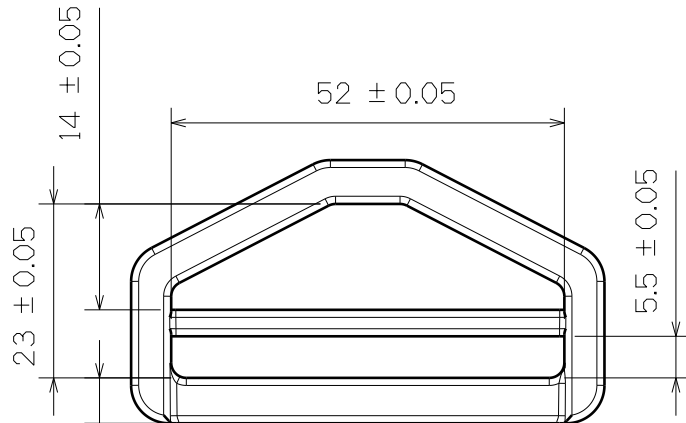

D

C

B

A

Top View

3D View

SF416-51mm

Right View

This drawing is our property.  
It can't be reproduced  
or communicated without  
our written agreement.

DRAWING TITLE				
<b>SIX ANGLE RING</b>				
DRAWN BY	DATE	SIZE	DRAWING NUMBER	REV
<b>BRIAN CHEN</b>	2000/8/5	<b>A4</b>	<b>SF416-51MM</b>	<b>X</b>
CHECKED BY	DATE	SCALE	MATERIAL	SHEET
<b>JIMMY CHEN</b>	2000/8/9	<b>1:1</b>	<b>POM</b>	<b>1/1</b>
DESIGNED BY	DATE			
<b>RD</b>	2000/8			