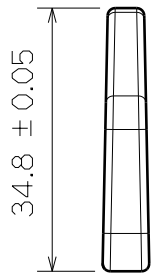

D

C

B

A

Top View

3D View

SF416-51mm

Right View

This drawing is our property.  
It can't be reproduced  
or communicated without  
our written agreement.

DRAWING TITLE				
<b>SIX ANGLE RING</b>				
DRAWN BY	DATE	SIZE	DRAWING NUMBER	REV
<b>BRIAN CHEN</b>	2000/8/5	<b>A4</b>	<b>SF416-51MM</b>	<b>X</b>
CHECKED BY	DATE	SCALE	MATERIAL	SHEET
<b>JIMMY CHEN</b>	2000/8/9	<b>1:1</b>	<b>POM</b>	<b>1/1</b>
DESIGNED BY	DATE			
<b>RD</b>	2000/8			