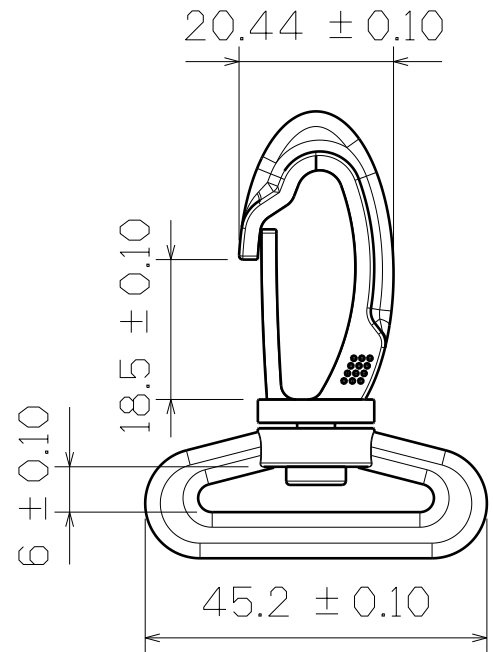

3D View

Top View

Right View

SF344-32mm

Left View

Bottom View

This drawing is our property. It can't be reproduced or communicated without our written agreement.		 SHIN FANG PLASTIC INDUSTRIAL CO., LTD.			
DRAWN BY DANIEL CHEN		DATE 2009/8/15		DRAWING TITLE SWIVEL HOOK	
CHECKED BY JIMMY CHEN		DATE 2009/8/15		SIZE A3	REV X
DESIGNED BY RD		DATE 2009/8		DRAWING NUMBER SF344-32MM	
		SCALE 1:1	MATL. NYLON	SHEET 1/1	