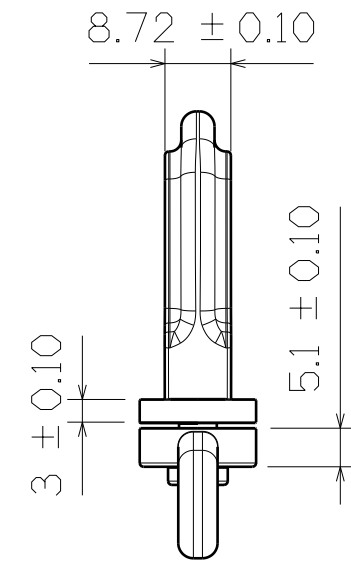

3D View

Top View

Right View

SF344-32mm

Left View

Bottom View

This drawing is our property. It can't be reproduced or communicated without our written agreement.		 SHIN FANG PLASTIC INDUSTRIAL CO., LTD.			
DRAWN BY DANIEL CHEN		DATE 2009/8/15		DRAWING TITLE SWIVEL HOOK	
CHECKED BY JIMMY CHEN		DATE 2009/8/15		SIZE A3	REV X
DESIGNED BY RD		DATE 2009/8		DRAWING NUMBER SF344-32MM	
		SCALE 1:1	MATL. NYLON	SHEET 1/1	