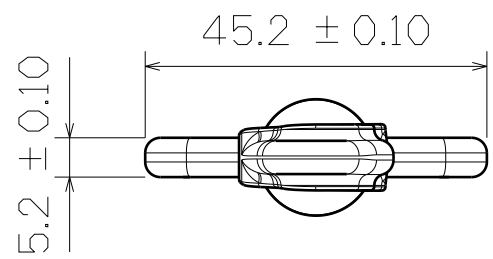

3D View

Top View

Right View

SF344-32mm

Left View

Bottom View

This drawing is our property. It can't be reproduced or communicated without our written agreement.		 SHIN FANG PLASTIC INDUSTRIAL CO., LTD.			
DRAWN BY DANIEL CHEN		DATE 2009/8/15		DRAWING TITLE SWIVEL HOOK	
CHECKED BY JIMMY CHEN		DATE 2009/8/15		SIZE A3	REV X
DESIGNED BY RD		DATE 2009/8		DRAWING NUMBER SF344-32MM	
		SCALE 1:1	MATL. NYLON	SHEET 1/1	