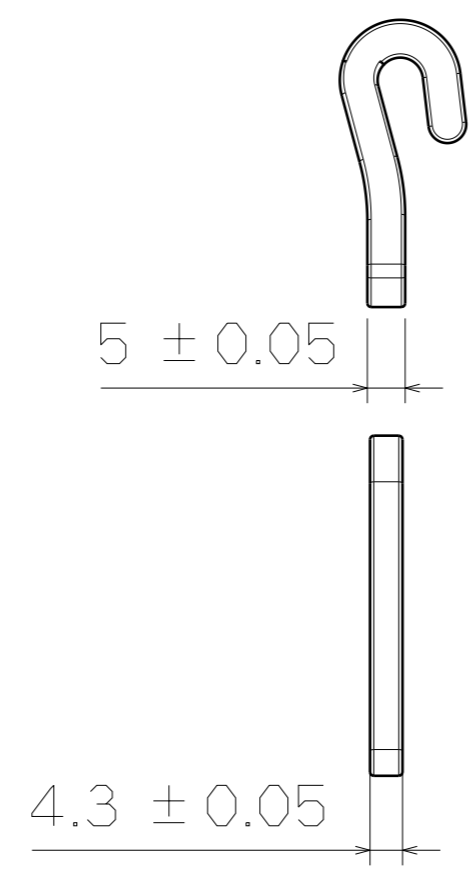

3D View

SF323

Left View

Back View

This drawing is our property.
It can't be reproduced
or communicated without
our written agreement.

DRAWN BY DANIEL CHEN		DATE 1995/5/4	DRAWING TITLE GALLUSES HOOK SET		
CHECKED BY JIMMY CHEN		DATE 1995/5/8	SIZE A2	DRAWING NUMBER SF323	REV X
DESIGNED BY RD		DATE 1995/5	SCALE 1:1	MATERIAL POM	SHEET 1/1