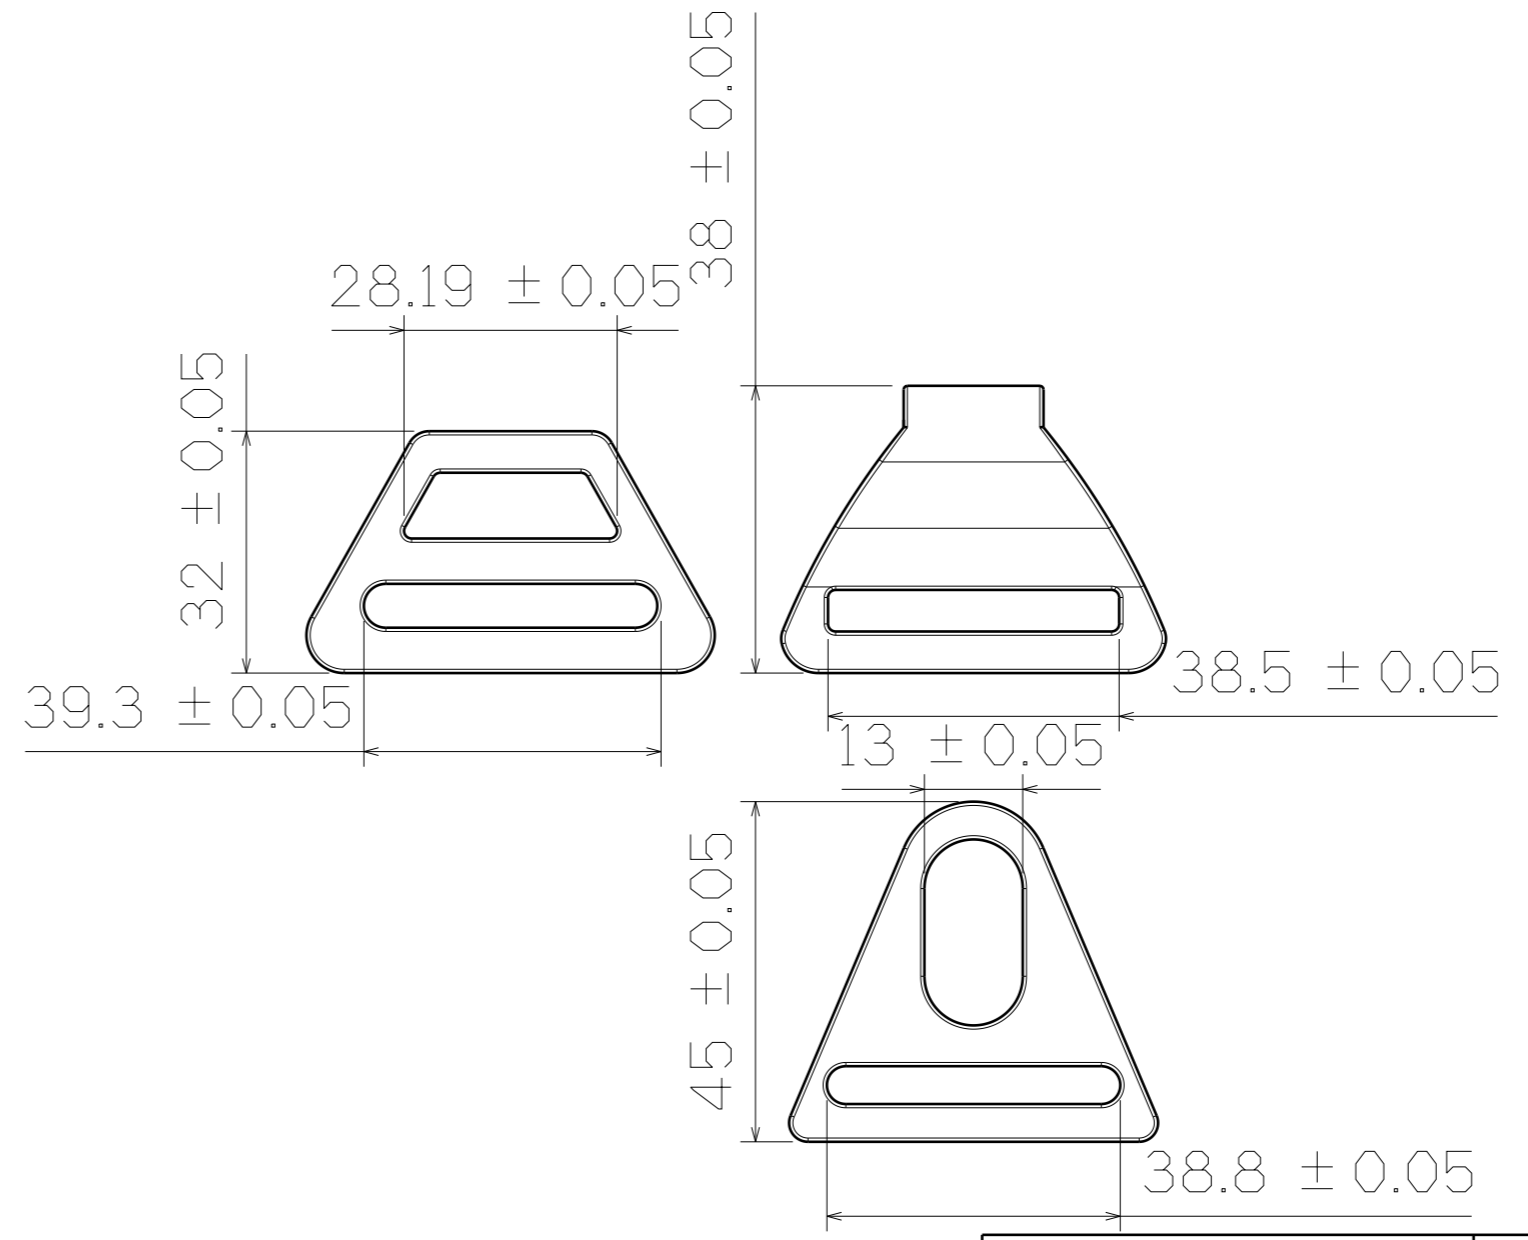

3D View

SF323

Left View

Back View

This drawing is our property.
It can't be reproduced
or communicated without
our written agreement.

DRAWN BY DANIEL CHEN		DATE 1995/5/4	DRAWING TITLE GALLUSES HOOK SET		
CHECKED BY JIMMY CHEN		DATE 1995/5/8	SIZE A2	DRAWING NUMBER SF323	REV X
DESIGNED BY RD		DATE 1995/5	SCALE 1:1	MATERIAL POM	SHEET 1/1