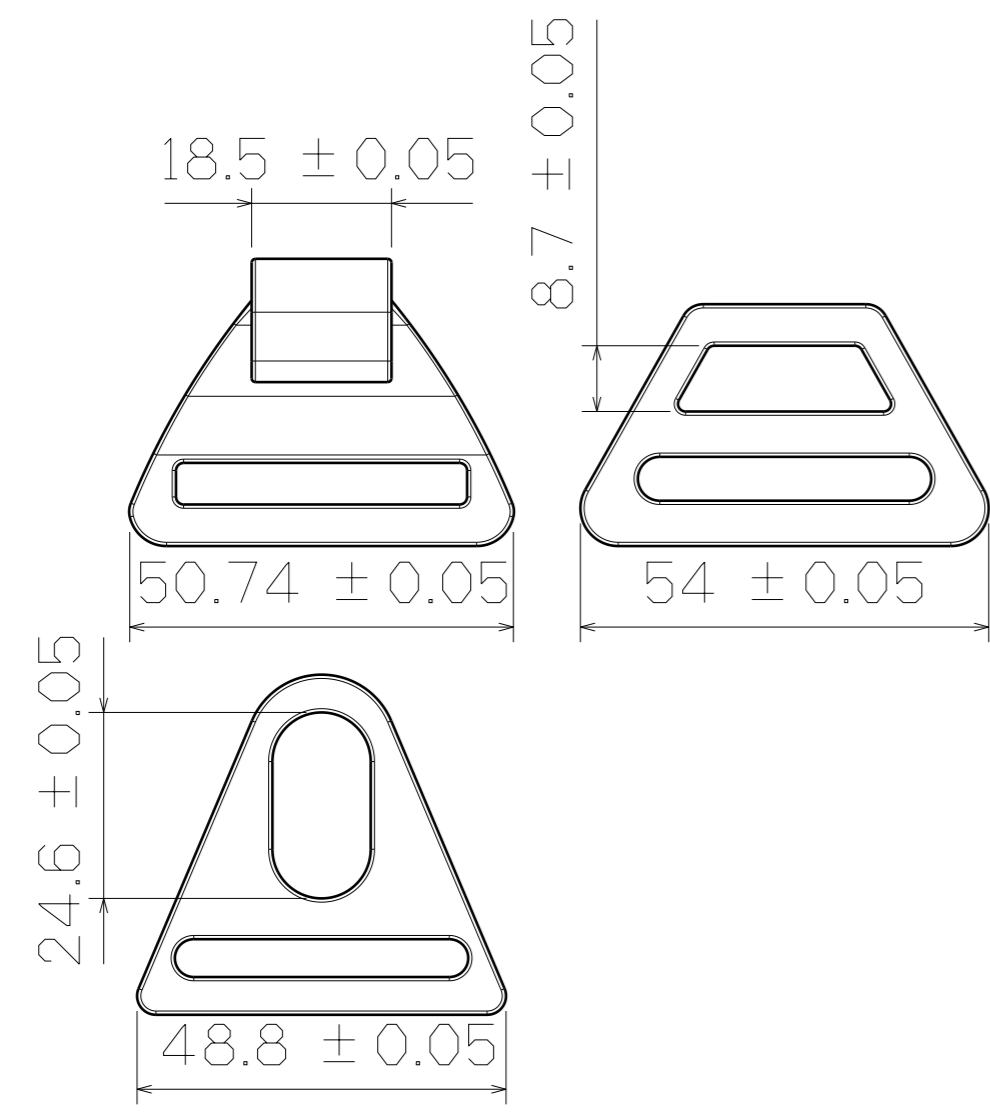

3D View

SF323

Left View

Back View

This drawing is our property.
It can't be reproduced
or communicated without
our written agreement.

DRAWN BY DANIEL CHEN		DATE 1995/5/4	DRAWING TITLE GALLUSES HOOK SET		
CHECKED BY JIMMY CHEN		DATE 1995/5/8	SIZE A2	DRAWING NUMBER SF323	REV X
DESIGNED BY RD		DATE 1995/5	SCALE 1:1	MATERIAL POM	SHEET 1/1