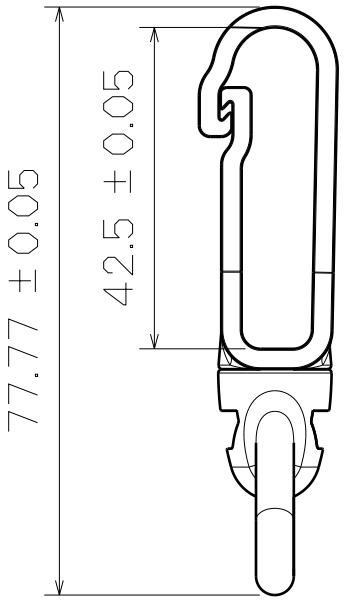

3D VIEW

TOP VIEW

SF315-25MM

RIGHT VIEW

BOTTOM VIEW

This drawing is our property.  
It can't be reproduced  
or communicated without  
our written agreement.

**SHIN FANG PLASTIC  
INDUSTRIAL CO., LTD.**

DRAWING TITLE				
<b>SWIVEL HOOK</b>				
DRAWN BY	DATE	SIZE	DRAWING NUMBER	REV
<b>BRIAN CHEN</b>	2000/3/4	<b>A3</b>	<b>SF315-25MM</b>	<b>X</b>
CHECKED BY	DATE			
<b>JIMMY CHEN</b>	2000/3/8	SCALE	MATERIAL	SHEET
DESIGNED BY	DATE	<b>1:1</b>	<b>POM</b>	<b>1/1</b>
<b>RD</b>	2000/3			