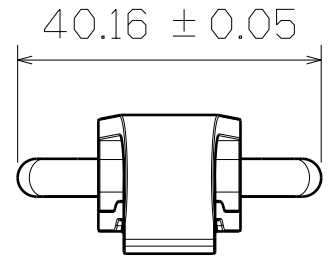

3D VIEW

TOP VIEW

SF315-25MM

RIGHT VIEW

BOTTOM VIEW

This drawing is our property.  
It can't be reproduced  
or communicated without  
our written agreement.

**SHIN FANG PLASTIC  
INDUSTRIAL CO., LTD.**

DRAWING TITLE				
<b>SWIVEL HOOK</b>				
DRAWN BY	DATE	SIZE	DRAWING NUMBER	REV
<b>BRIAN CHEN</b>	2000/3/4	<b>A3</b>	<b>SF315-25MM</b>	<b>X</b>
CHECKED BY	DATE			
<b>JIMMY CHEN</b>	2000/3/8	SCALE	MATERIAL	SHEET
DESIGNED BY	DATE	<b>1:1</b>	<b>POM</b>	<b>1/1</b>
<b>RD</b>	2000/3			