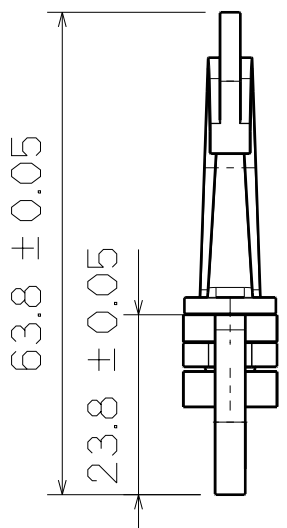

H G F E D C B A

4

4

3

3

2

2

1

1

Top View

3D View

Right View

SF312-12mm

Left View

Bottom View

This drawing is our property.
It can't be reproduced
or communicated without
our written agreement.

DRAWN BY		DATE		DRAWING TITLE			
DANIEL CHEN		2000/2/7		SWIVEL HOOK			
CHECKED BY		DATE		SIZE	DRAWING NUMBER		REV
JIMMY CHEN		2000/2/9		A3	SF312-12MM		X
DESIGNED BY		DATE		SCALE	MATERIAL	SHEET	1/1
RD		2000/2		1:1	POM		