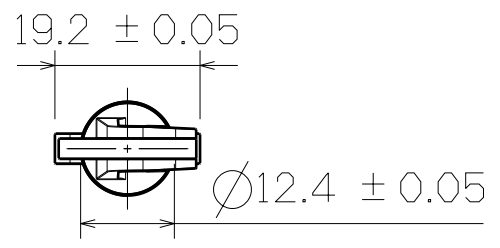

H G F E D C B A

4

4

3

3

2

2

1

1

Top View