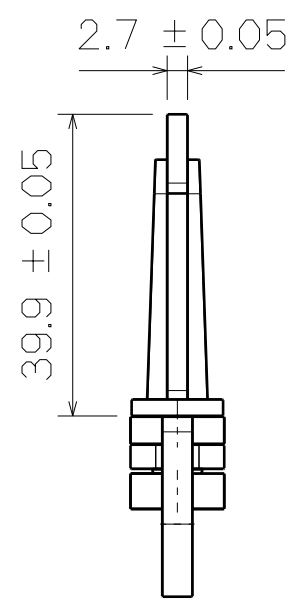

1

Top View

3D View

Right View

SF312-12mm

Left View

Bottom View

This drawing is our property.
It can't be reproduced
or communicated without
our written agreement.

DRAWN BY		DATE		DRAWING TITLE			
DANIEL CHEN		2000/2/7		SWIVEL HOOK			
CHECKED BY		DATE		SIZE	DRAWING NUMBER		REV
JIMMY CHEN		2000/2/9		A3	SF312-12MM		X
DESIGNED BY		DATE		SCALE	MATERIAL	SHEET	1/1
RD		2000/2		1:1	POM		