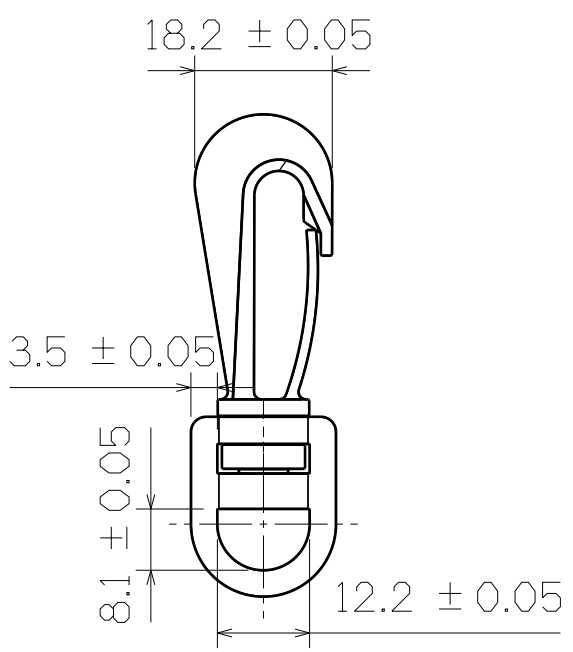

1

Top View

3D View

Right View

SF312-12mm

Left View

Bottom View

This drawing is our property.
It can't be reproduced
or communicated without
our written agreement.

DRAWN BY		DATE		DRAWING TITLE			
DANIEL CHEN		2000/2/7		SWIVEL HOOK			
CHECKED BY		DATE		SIZE	DRAWING NUMBER		REV
JIMMY CHEN		2000/2/9		A3	SF312-12MM		X
DESIGNED BY		DATE		SCALE	MATERIAL	SHEET	1/1
RD		2000/2		1:1	POM		