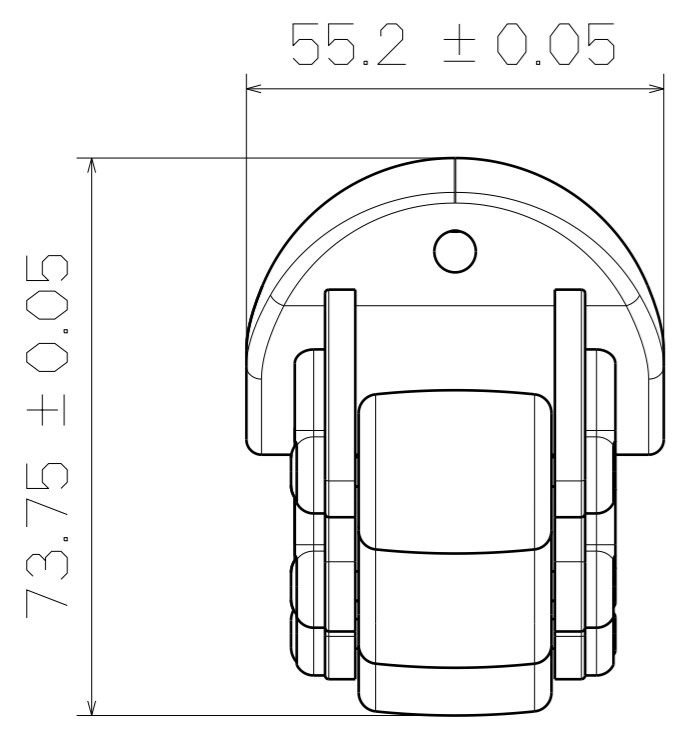

Top View

3D View

Right View

SF157

Bottom View

This drawing is our property.  
It can't be reproduced  
or communicated without  
our written agreement.

**SHIN FANG PLASTIC INDUSTRIAL CO., LTD.**

DRAWN BY		DATE		DRAWING TITLE		
BRIAN CHEN		1999/4/12		Side wheel		
CHECKED BY		DATE		SIZE	DRAWING NUMBER	REV
JIMMY CHEN		1999/4/13		A2	SF157	X
DESIGNED BY		DATE		SCALE	1:1	WHEEL SEAT: PP WHEEL: NYLON
RD		1999/4		SHEET	1/1	