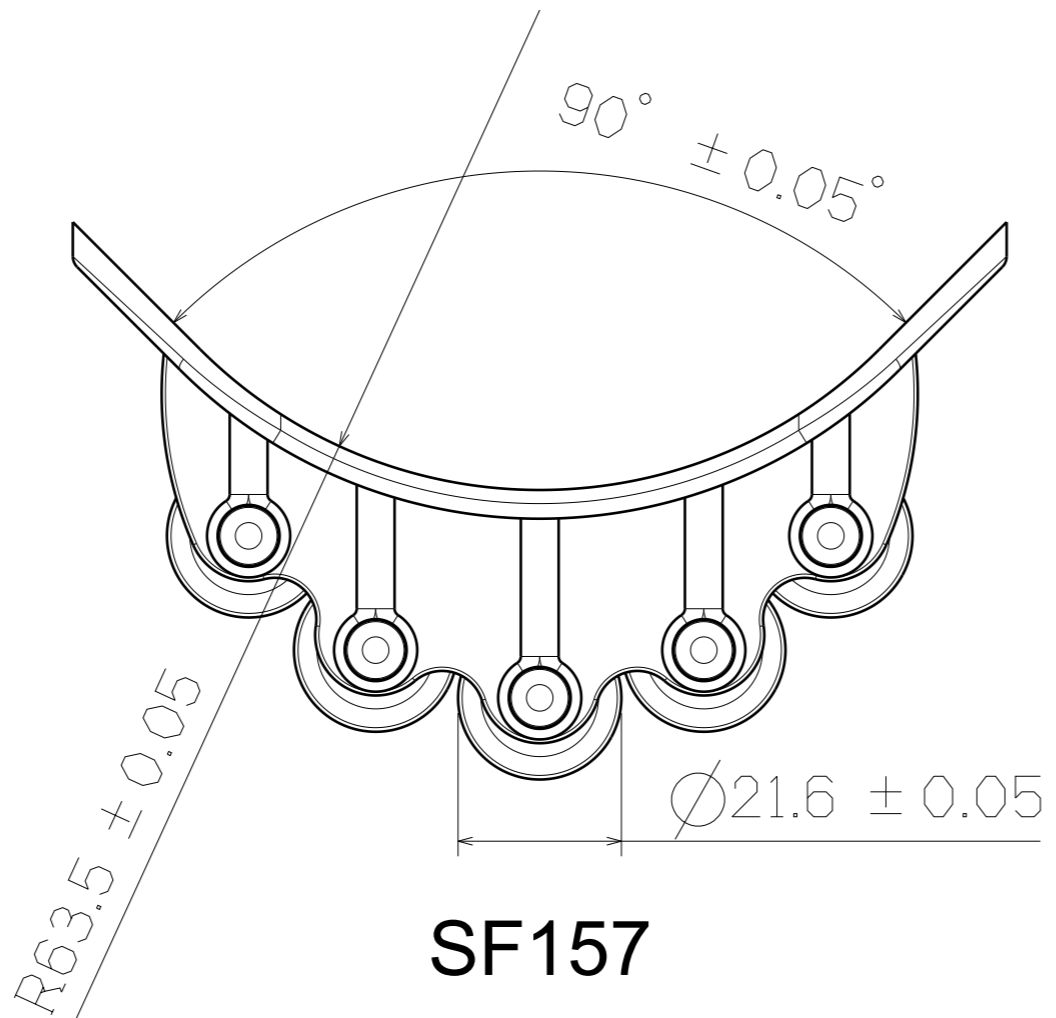

Top View

3D View

Right View

SF157

Bottom View

This drawing is our property.  
It can't be reproduced  
or communicated without  
our written agreement.

**SHIN FANG PLASTIC INDUSTRIAL CO., LTD.**

DRAWN BY		DATE		DRAWING TITLE		
BRIAN CHEN		1999/4/12		Side wheel		
CHECKED BY		DATE		SIZE	DRAWING NUMBER	REV
JIMMY CHEN		1999/4/13		A2	SF157	X
DESIGNED BY		DATE		SCALE	1:1	WHEEL SEAT: PP WHEEL: NYLON
RD		1999/4		SHEET	1/1	