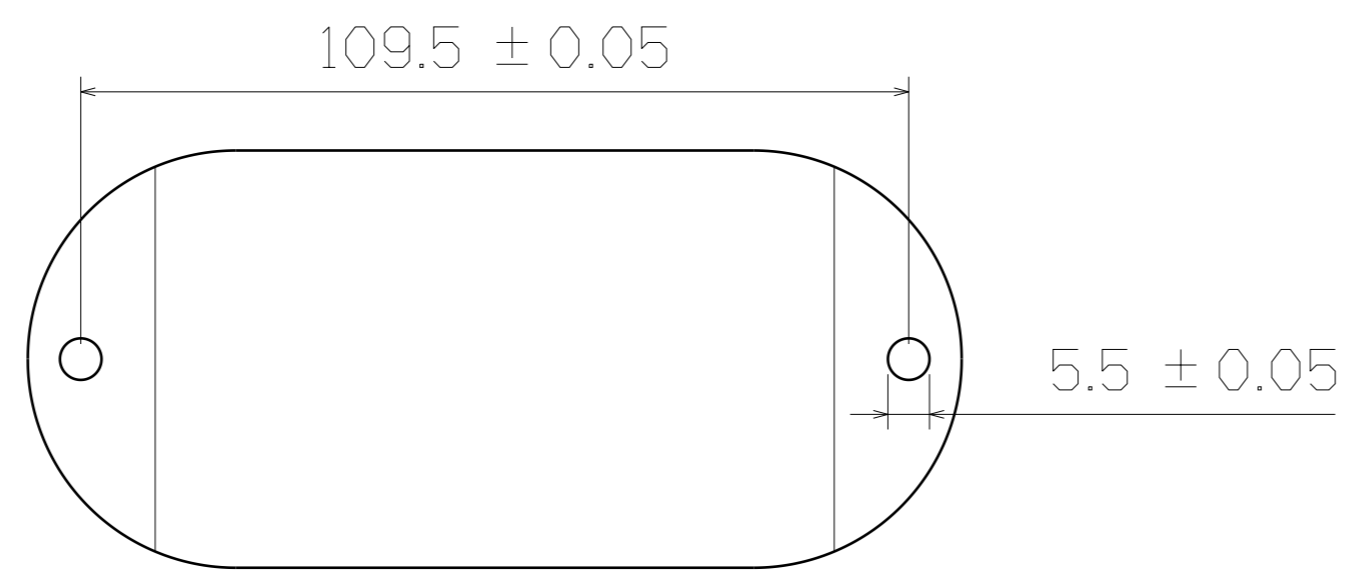

Top View

3D View

Right View

SF157

Bottom View

This drawing is our property.  
It can't be reproduced  
or communicated without  
our written agreement.

**SHIN FANG PLASTIC INDUSTRIAL CO., LTD.**

DRAWN BY		DATE		DRAWING TITLE		
BRIAN CHEN		1999/4/12		Side wheel		
CHECKED BY		DATE		SIZE	DRAWING NUMBER	REV
JIMMY CHEN		1999/4/13		A2	SF157	X
DESIGNED BY		DATE		SCALE	1:1	WHEEL SEAT: PP WHEEL: NYLON
RD		1999/4		SHEET	1/1	