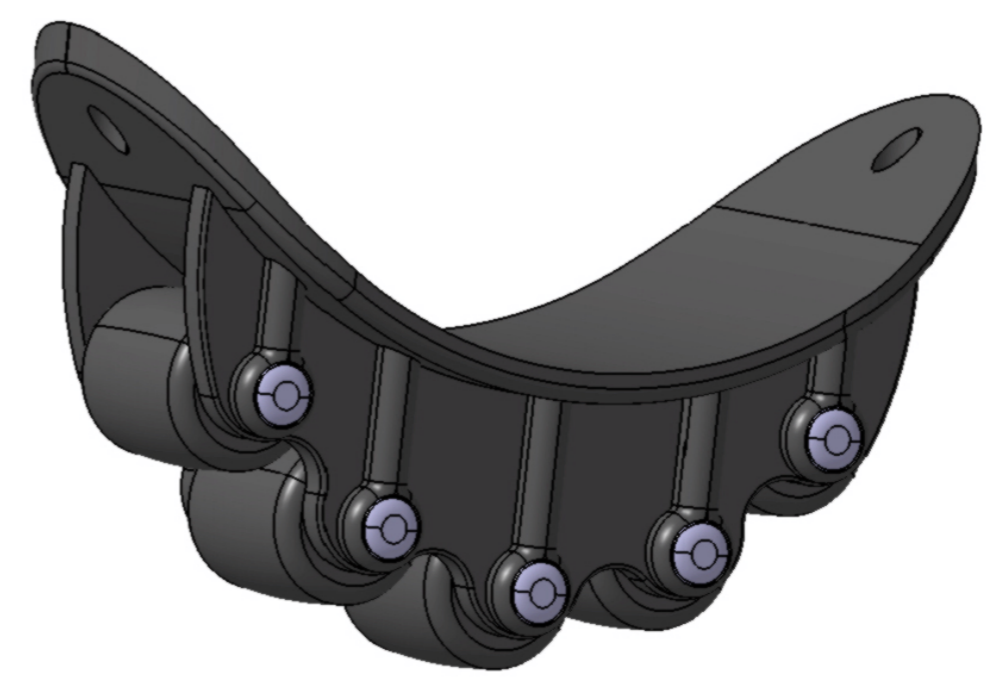

Top View

3D View

Right View

SF157

Bottom View

This drawing is our property.  
It can't be reproduced  
or communicated without  
our written agreement.

**SHIN FANG PLASTIC INDUSTRIAL CO., LTD.**

DRAWN BY		DATE		DRAWING TITLE		
BRIAN CHEN		1999/4/12		Side wheel		
CHECKED BY		DATE		SIZE	DRAWING NUMBER	REV
JIMMY CHEN		1999/4/13		A2	SF157	X
DESIGNED BY		DATE		SCALE	1:1	WHEEL SEAT: PP WHEEL: NYLON
RD		1999/4		SHEET	1/1	