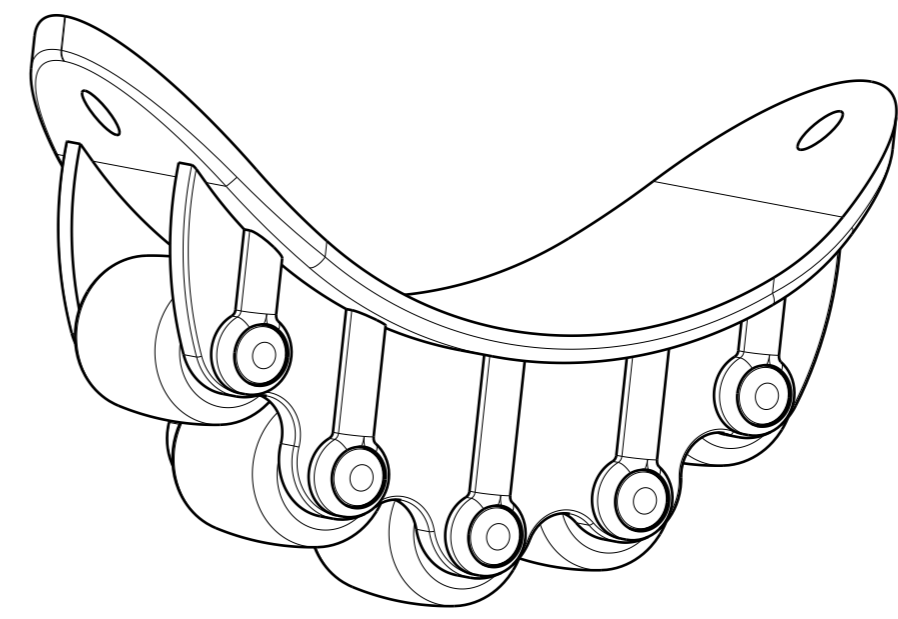

Top View

3D View

Right View

SF157

Bottom View

This drawing is our property.  
It can't be reproduced  
or communicated without  
our written agreement.

**SHIN FANG PLASTIC INDUSTRIAL CO., LTD.**

DRAWN BY		DATE		DRAWING TITLE		
BRIAN CHEN		1999/4/12		Side wheel		
CHECKED BY		DATE		SIZE	DRAWING NUMBER	REV
JIMMY CHEN		1999/4/13		A2	SF157	X
DESIGNED BY		DATE		SCALE	1:1	WHEEL SEAT: PP WHEEL: NYLON
RD		1999/4		SHEET	1/1	