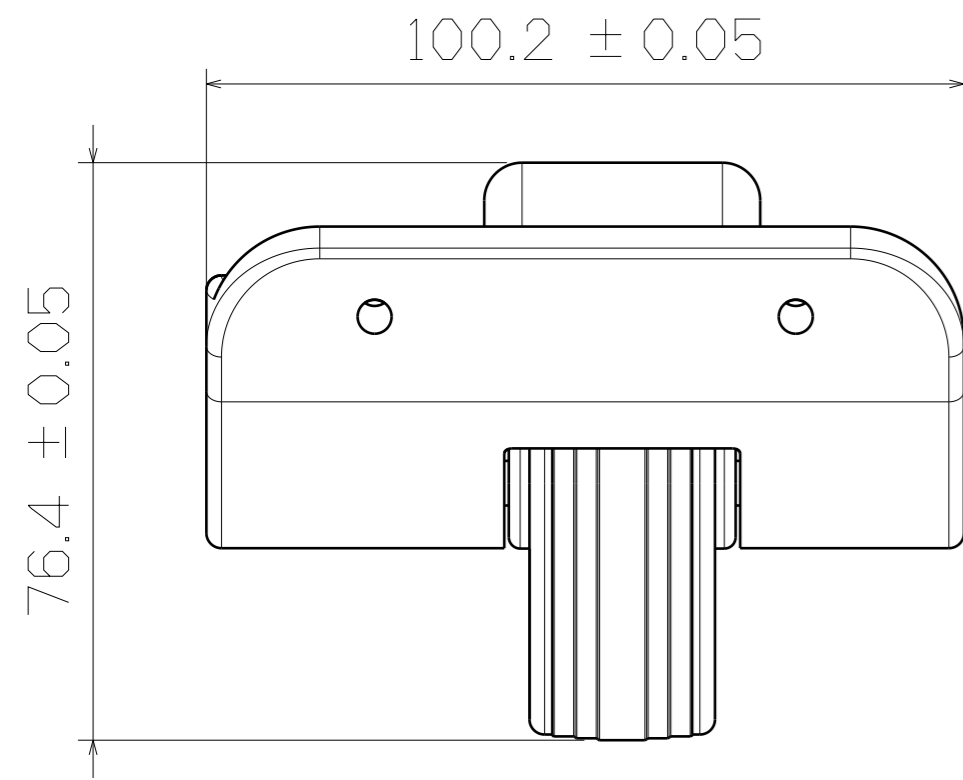

Top View

3D View

SF155-1

Right View

Bottom View

This drawing is our property. It can't be reproduced or communicated without our written agreement.		 SHIN FANG PLASTIC INDUSTRIAL CO., LTD.			
DRAWN BY		DATE		DRAWING TITLE	
BRIAN CHEN		1999/2/15		Side wheel with protective rim	
CHECKED BY		DATE		SIZE	DRAWING NUMBER
JIMMY CHEN		1999/2/16		A2	SF155-1
DESIGNED BY		DATE		SCALE	1:1
RD		1999/2		WHEEL SEAT: PP WHEEL: NYLON	SHEET 1/1