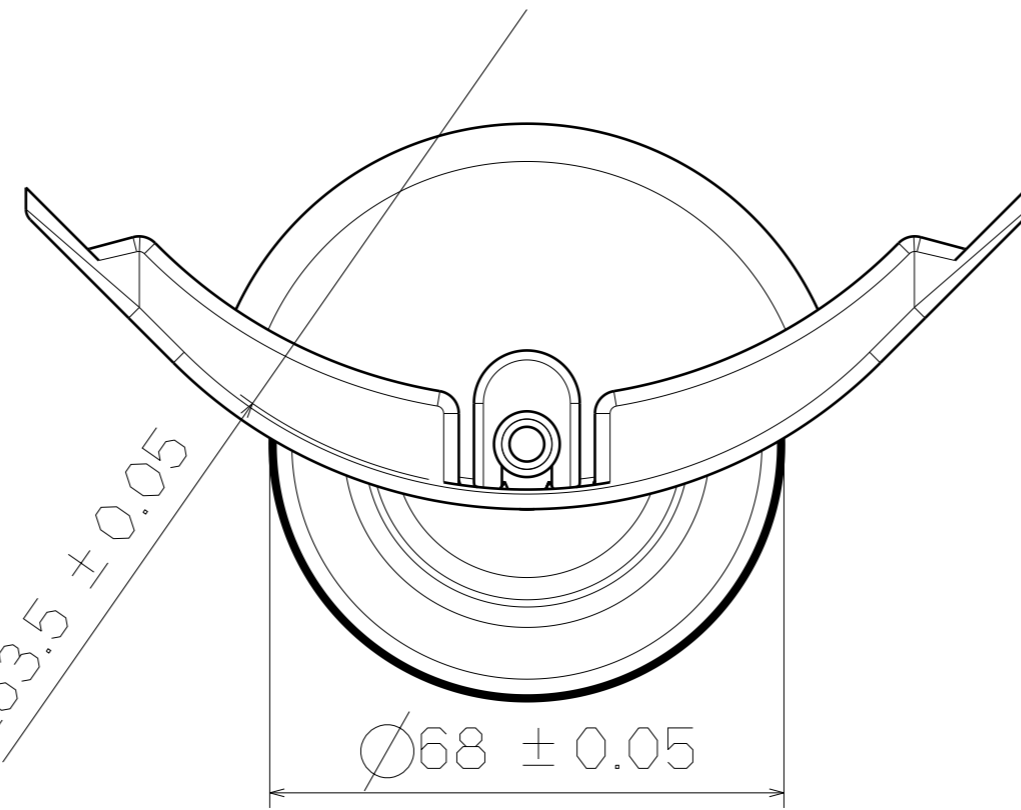

Top View

3D View

SF155-1

Right View

Bottom View

This drawing is our property. It can't be reproduced or communicated without our written agreement.		 SHIN FANG PLASTIC INDUSTRIAL CO., LTD.			
DRAWN BY		DATE		DRAWING TITLE	
BRIAN CHEN		1999/2/15		Side wheel with protective rim	
CHECKED BY		DATE		SIZE	DRAWING NUMBER
JIMMY CHEN		1999/2/16		A2	SF155-1
DESIGNED BY		DATE		SCALE	1:1
RD		1999/2		WHEEL SEAT: PP WHEEL: NYLON	SHEET 1/1