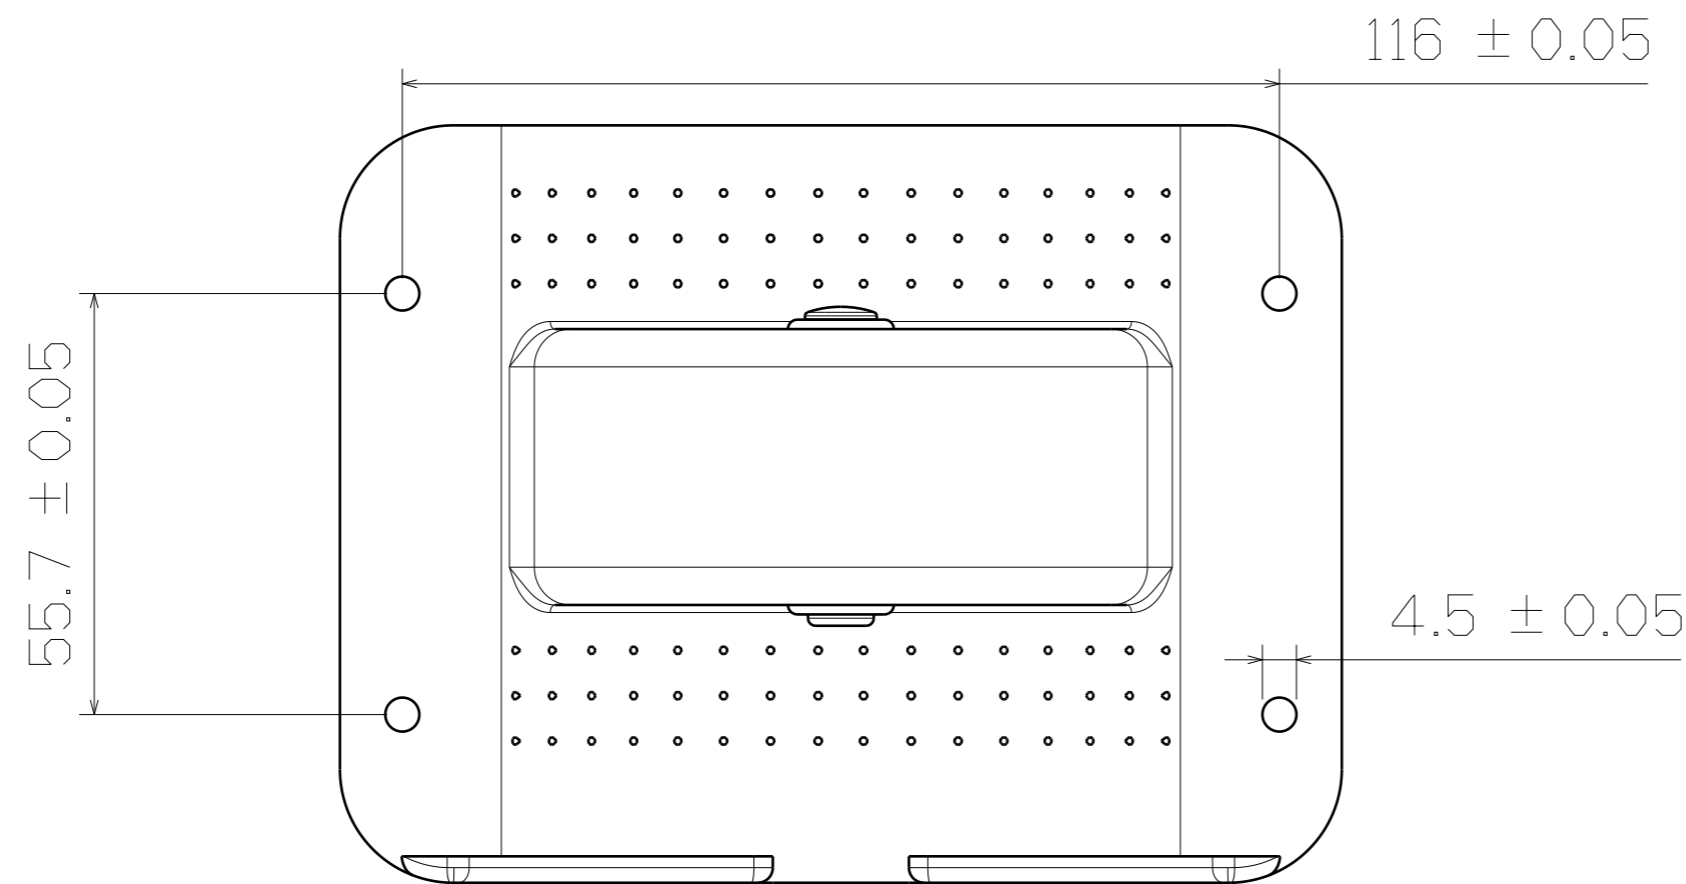

Top View

3D View

SF155-1

Right View

Bottom View

This drawing is our property. It can't be reproduced or communicated without our written agreement.		 SHIN FANG PLASTIC INDUSTRIAL CO., LTD.			
DRAWN BY		DATE		DRAWING TITLE	
BRIAN CHEN		1999/2/15		Side wheel with protective rim	
CHECKED BY		DATE		SIZE	DRAWING NUMBER
JIMMY CHEN		1999/2/16		A2	SF155-1
DESIGNED BY		DATE		SCALE	1:1
RD		1999/2		WHEEL SEAT: PP WHEEL: NYLON	SHEET 1/1