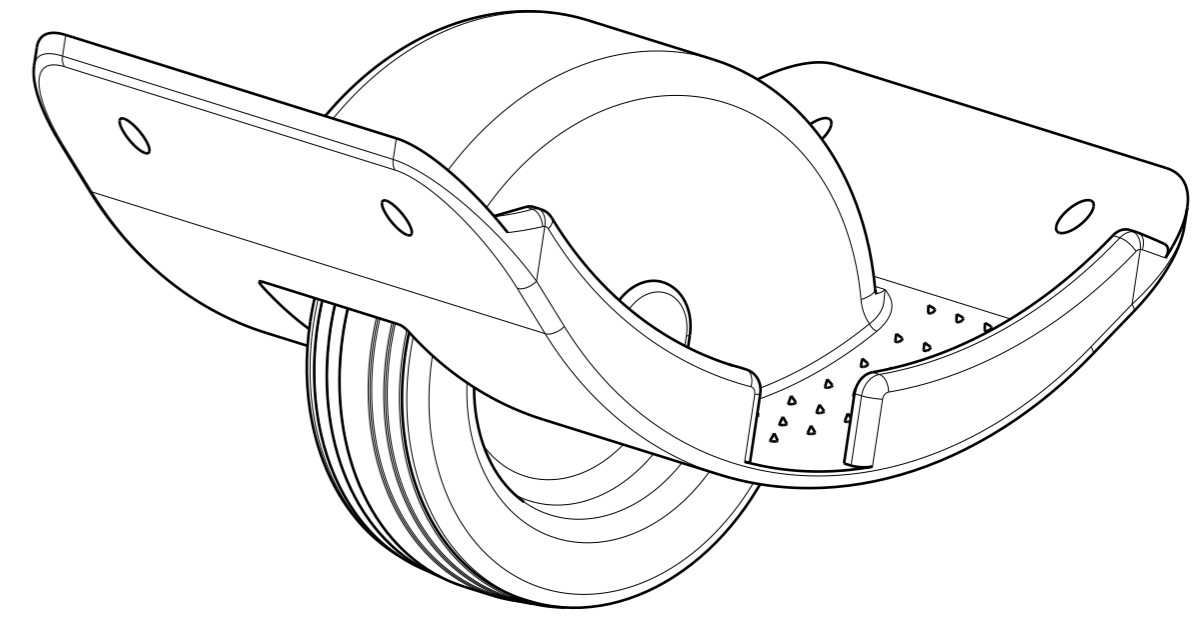

Top View

3D View

SF155-1

Right View

Bottom View

This drawing is our property. It can't be reproduced or communicated without our written agreement.		 SHIN FANG PLASTIC INDUSTRIAL CO., LTD.			
DRAWN BY		DATE		DRAWING TITLE	
BRIAN CHEN		1999/2/15		Side wheel with protective rim	
CHECKED BY		DATE		SIZE	DRAWING NUMBER
JIMMY CHEN		1999/2/16		A2	SF155-1
DESIGNED BY		DATE		SCALE	1:1
RD		1999/2		WHEEL SEAT: PP WHEEL: NYLON	SHEET 1/1