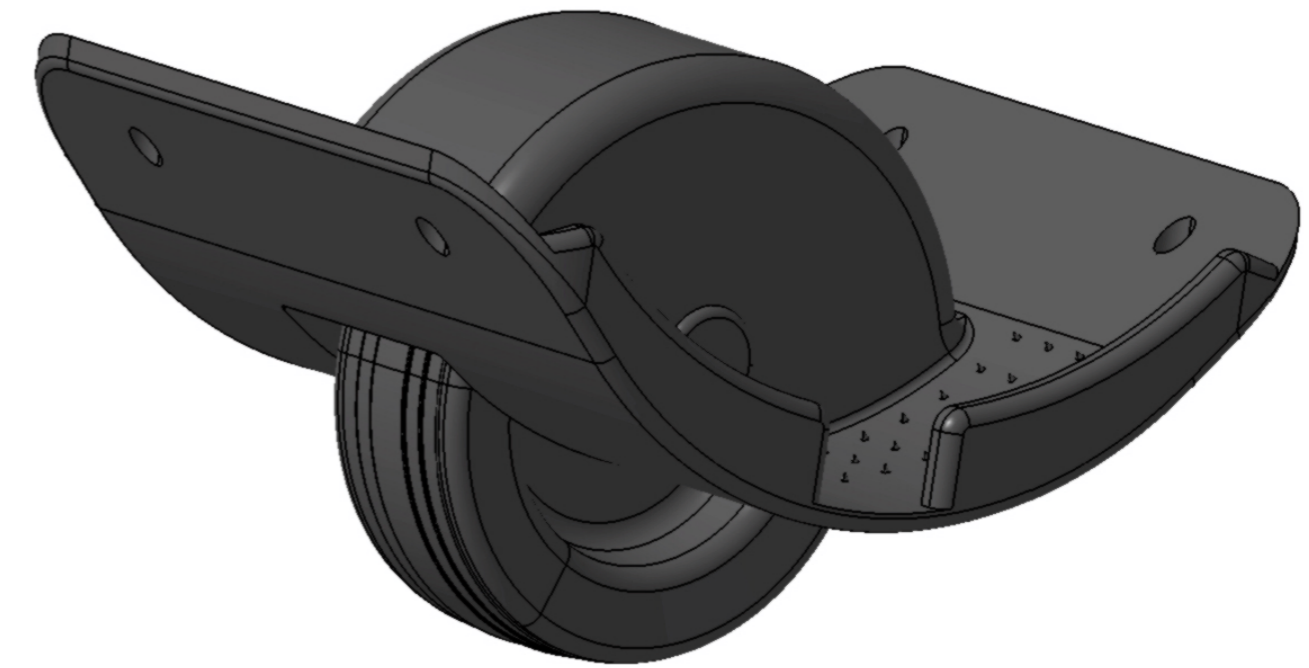

Top View

3D View

SF155-1

Right View

Bottom View

This drawing is our property. It can't be reproduced or communicated without our written agreement.		 SHIN FANG PLASTIC INDUSTRIAL CO., LTD.			
DRAWN BY		DATE		DRAWING TITLE	
BRIAN CHEN		1999/2/15		Side wheel with protective rim	
CHECKED BY		DATE		SIZE	DRAWING NUMBER
JIMMY CHEN		1999/2/16		A2	SF155-1
DESIGNED BY		DATE		SCALE	1:1
RD		1999/2		WHEEL SEAT: PP WHEEL: NYLON	SHEET 1/1