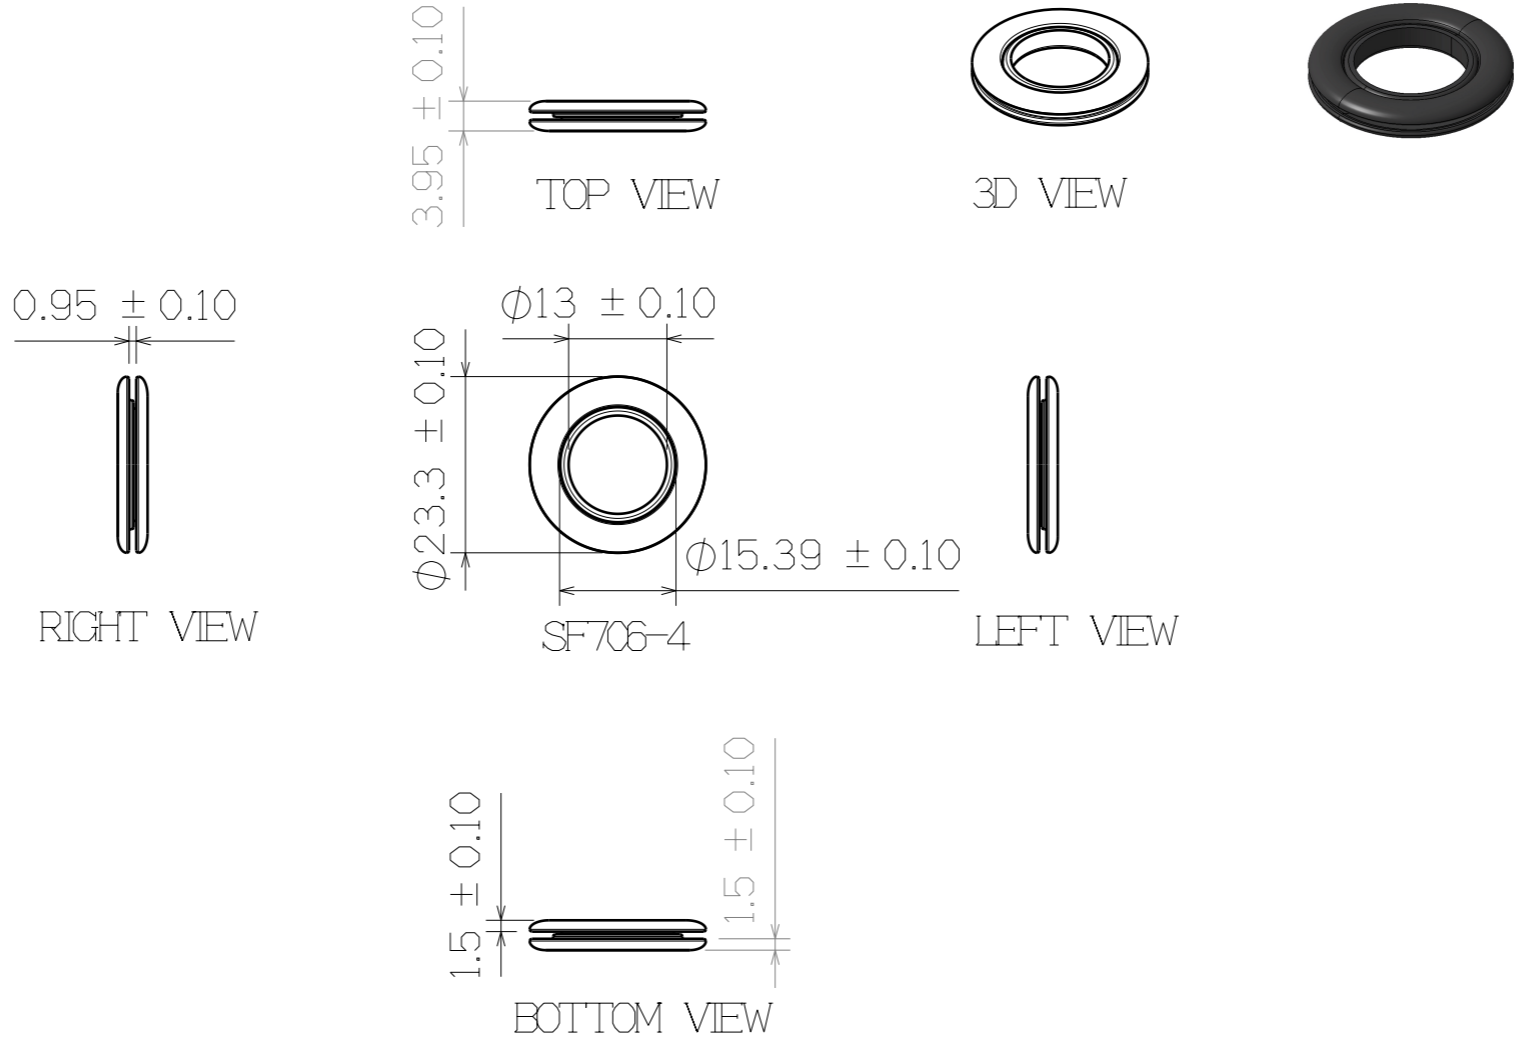

1

This drawing is our property. It can't be reproduced or communicated without our written agreement.		 欣芳塑膠工業有限公司 SHIN FANG PLASTIC INDUSTRIAL CO.,LTD.		
DRAWN BY DANIEL CHEN		DATE 2017/8/14		DRAWING TITLE EYELET & WASHER
CHECKED BY JIMMY CHEN		DATE 2017/8/15		REV X
DESIGNED BY RD		D 2017/8		SCALE 1:1
A3		A SF706-4		T
MATERIAL NYLON		SHEET 1/1		